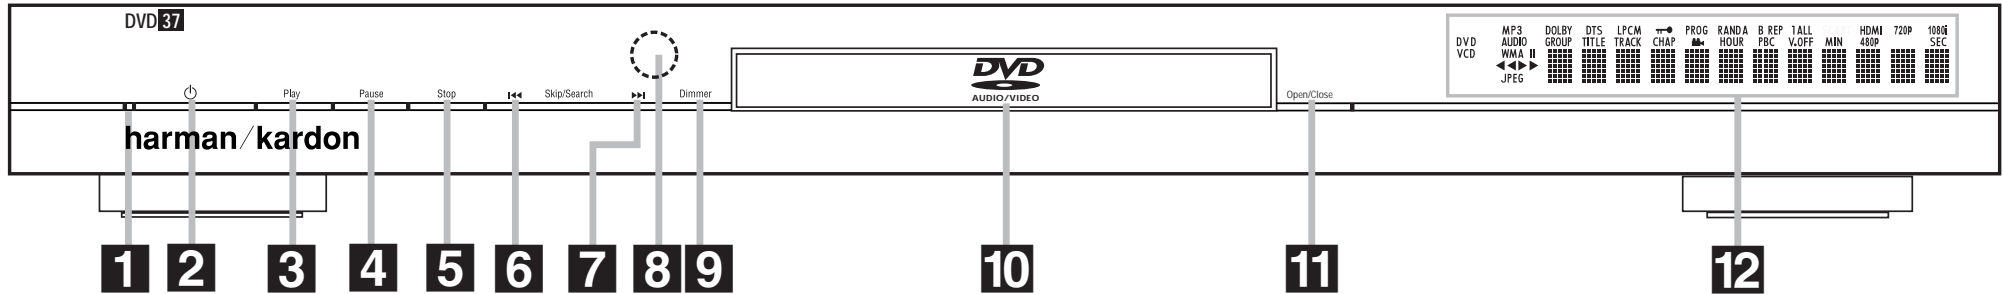

DVD 37 FRONT-PANEL CONTROLS

- | | |
|---------------------------------|-------------------------------|
| 1 Power Indicator | 7 Skip/Search Forward |
| 2 Power On/Off (Standby) | 8 Remote Sensor |
| 3 Play | 9 Display Dimmer |
| 4 Pause | 10 Disc Drawer |
| 5 Stop | 11 Open/Close |
| 6 Skip/Search Reverse | 12 Information Display |